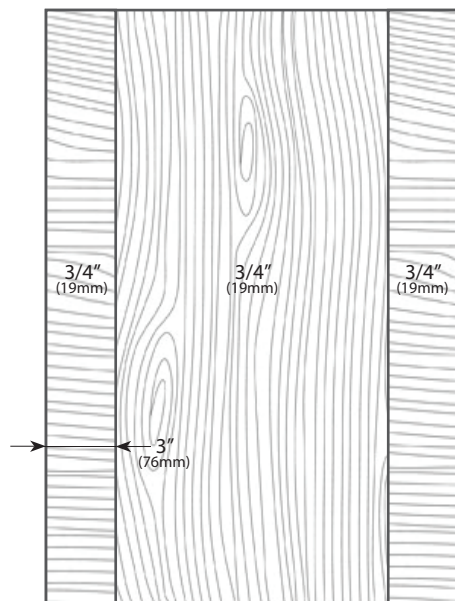

## Shaker Style Specifications

- Minimum height: 8"
- Minimum width: 8"
- Maximum height: 48" without mullion support  
81" with center mullion (max 24" wide)
- Maximum width: 48" (max 24" high when using as pots/pans drawer)
- Colors available: LK44 - Noce Leuca  
LK55 - Palissandro  
LK84 - Oregon Pine  
LM08 - Carbone  
LM63 - Vintage  
LM67 - Aspen Oak  
LM69 - City Oak  
LM95 - Palissandro Blue  
LM98 - Palissandro Walnut  
LN26 - Rustic Oak  
LN28 - Lakeshore Oak  
LN30 - Vineyard Oak

## Sienna Style Specifications

- Minimum height: 3"
- Minimum width: 8"
- Maximum height: 81" (max 24" wide)
- Maximum width: 48"
- Colors available: All

Sienna Door  
Vertical Grain

Sienna Door  
Horizontal Grain