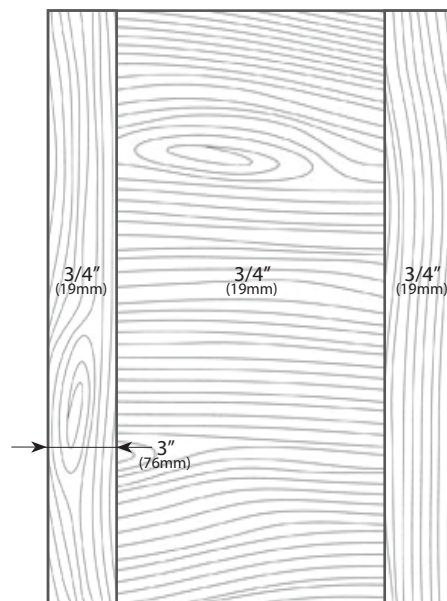

## Shaker Style Specifications

- Minimum height: 8"
- Minimum width: 8"
- Maximum height: 48" without mullion support  
81" with center mullion (max 24" wide)
- Maximum width: 48" (max 24" high when using as pots/pans drawer)
- Colors available: LK44 - Noce Leuca  
LK55 - Palissandro  
LK84 - Oregon Pine  
LM08 - Carbone  
LM63 - Vintage  
LM67 - Aspen Oak  
LM69 - City Oak  
LM95 - Palissandro Blue  
LM98 - Palissandro Walnut  
LN26 - Rustic Oak  
LN28 - Lakeshore Oak  
LN30 - Vineyard Oak

## Sienna Style Specifications

- Minimum height: 3"
- Minimum width: 8"
- Maximum height: 81" (max 24" wide)
- Maximum width: 48"
- Colors available: All

Sienna Door  
Vertical Grain

Sienna Door  
Horizontal Grain