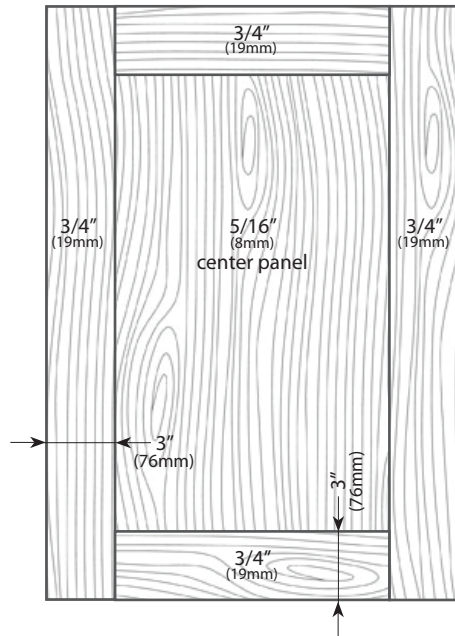

Custom doors & drawers