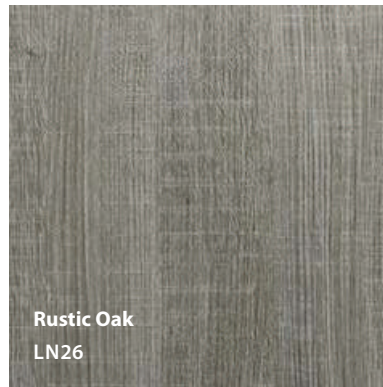

# metro

COLLECTION

by CLEAF

thermo structured surface

*textured panels with the natural look of wood*

Carbone  
LM08

Noce Leuca  
LK44

Palissandro Blue  
LM95

Aspen Oak  
LM67

Rustic Oak  
LN26

Palissandro Walnut  
LM98

Palissandro  
LK55

Vineyard Oak  
LN30

Lakeshore Oak  
LN28

Vintage  
LM63

City Oak  
LM69