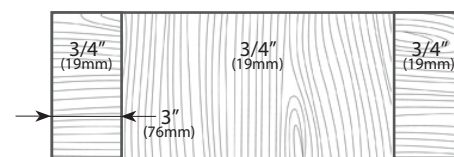

Sienna Drawer
Vertical Grain