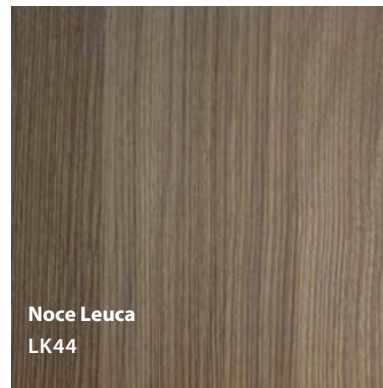

# metro

COLLECTION

by CLEAF

thermo structured surface

*textured panels with the natural look of wood*

Carbone  
LM08

Noce Leuca  
LK44

Palissandro Blue  
LM95

Aspen Oak  
LM67

Rustic Oak  
LN26

Palissandro Walnut  
LM98

Palissandro  
LK55

Vineyard Oak  
LN30

Lakeshore Oak  
LN28

Vintage  
LM63

City Oak  
LM69

Oregon Pine  
LK84