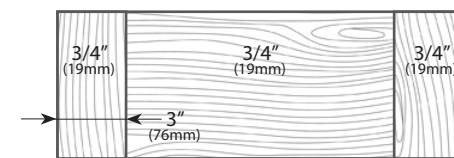

Sienna Drawer
Horizontal Grain