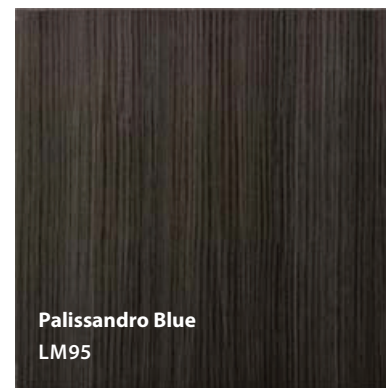

# metro

COLLECTION

by CLEAF

thermo structured surface

*textured panels with the natural look of wood*

Carbone  
LM08

Noce Leuca  
LK44

Palissandro Blue  
LM95

Aspen Oak  
LM67

Rustic Oak  
LN26

Palissandro Walnut  
LM98

Palissandro  
LK55

Vineyard Oak  
LN30

Lakeshore Oak  
LN28

Vintage  
LM63

City Oak  
LM69

Oregon Pine  
LK84