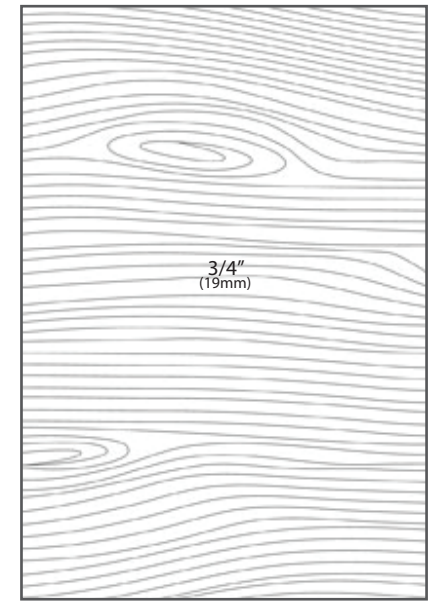

Flat Door
Horizontal Grain